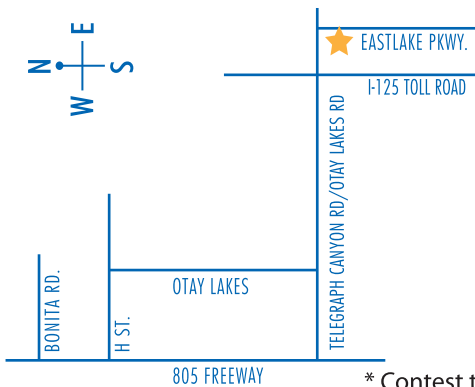

* Contest times and participating merchants are subject to change

For those that dress up like the Tooth Keri or Dr. HaveOneSuperSmile they will receive an extra special treat!

Tuesday, November 1st between 8am and 5pm we will be having our

7th

annual **Candy Buy-Back**. Get CASH for candy! For every pound of candy

you bring in we'll give $1 to **RADY CHILDREN'S HOSPITAL FOUNDATION**

and $1 to **YOUR SCHOOL!** All of the candy we collect will be sent to American troops serving overseas.

www.TheSuperDentists.com